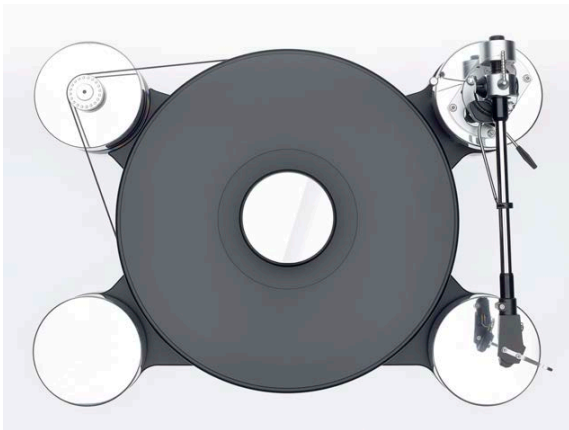

# TRANSROTOR DARK STAR SILVER SHADOW

## Standard equipment/features

- POM/polished aluminum
- Platter POM with aluminum weights,
- TR 800-S tonearm silver
- TR MM Uccello cartridge
- Platterweight aluminum

## Size and weight

WIDTH	DEPTH	HEIGHT	WEIGHT
ca. 46 cm	ca. 34 cm	ca. 22 cm	ca. 25 kg